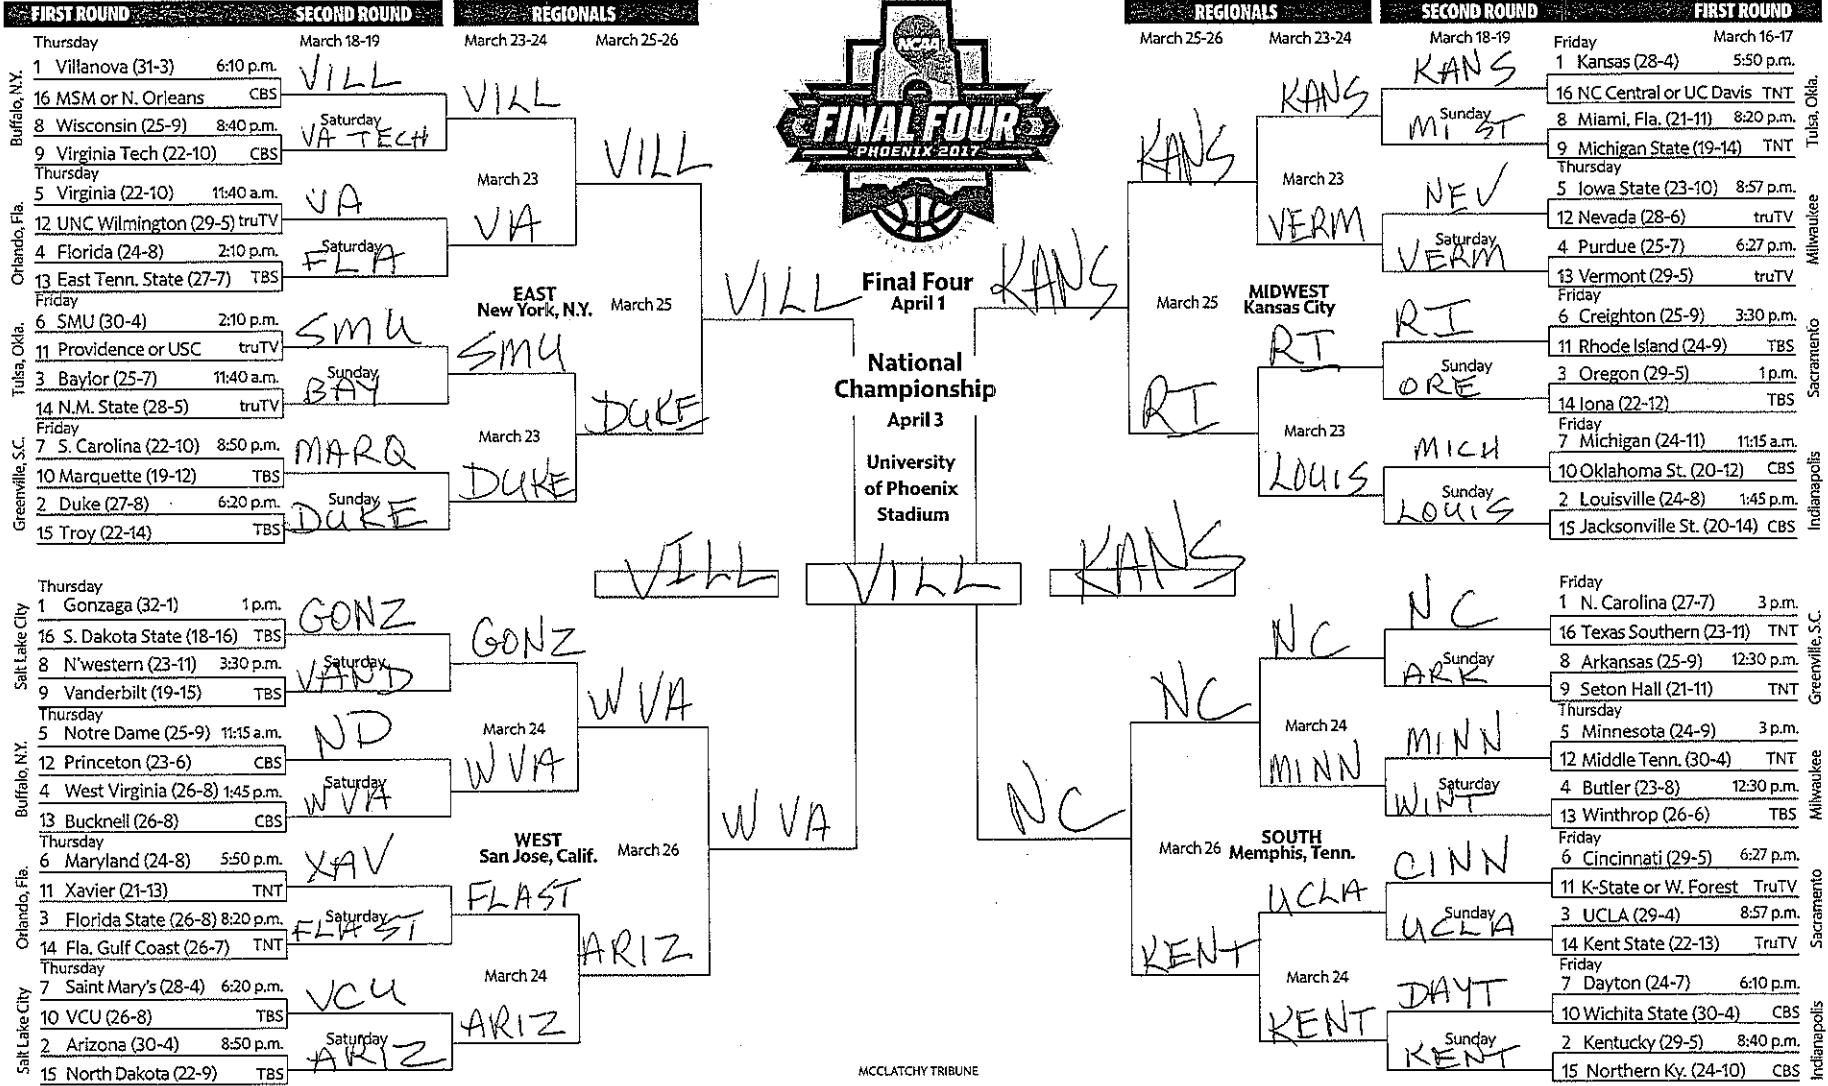

Suzi Gary #1

2017 NCAA MEN'S BASKETBALL TOURNAMENT

Tuesday
 16 Mt. St. Mary's (19-15) 5:40 p.m.
 16 New Orleans (20-11) truTV

Tuesday
 11 Kansas State (20-13) 8:10 p.m.
 11 Wake Forest (19-13) truTV

PLAY-IN GAMES

Wednesday
 16 NC Central (25-8) 5:40 p.m.
 16 UC Davis (22-12) truTV

Wednesday
 11 Providence (20-12) 8:10 p.m.
 11 USC (24-9) truTV

Dayton, Ohio
 March 14-15

MCCLATCHY TRIBUNE