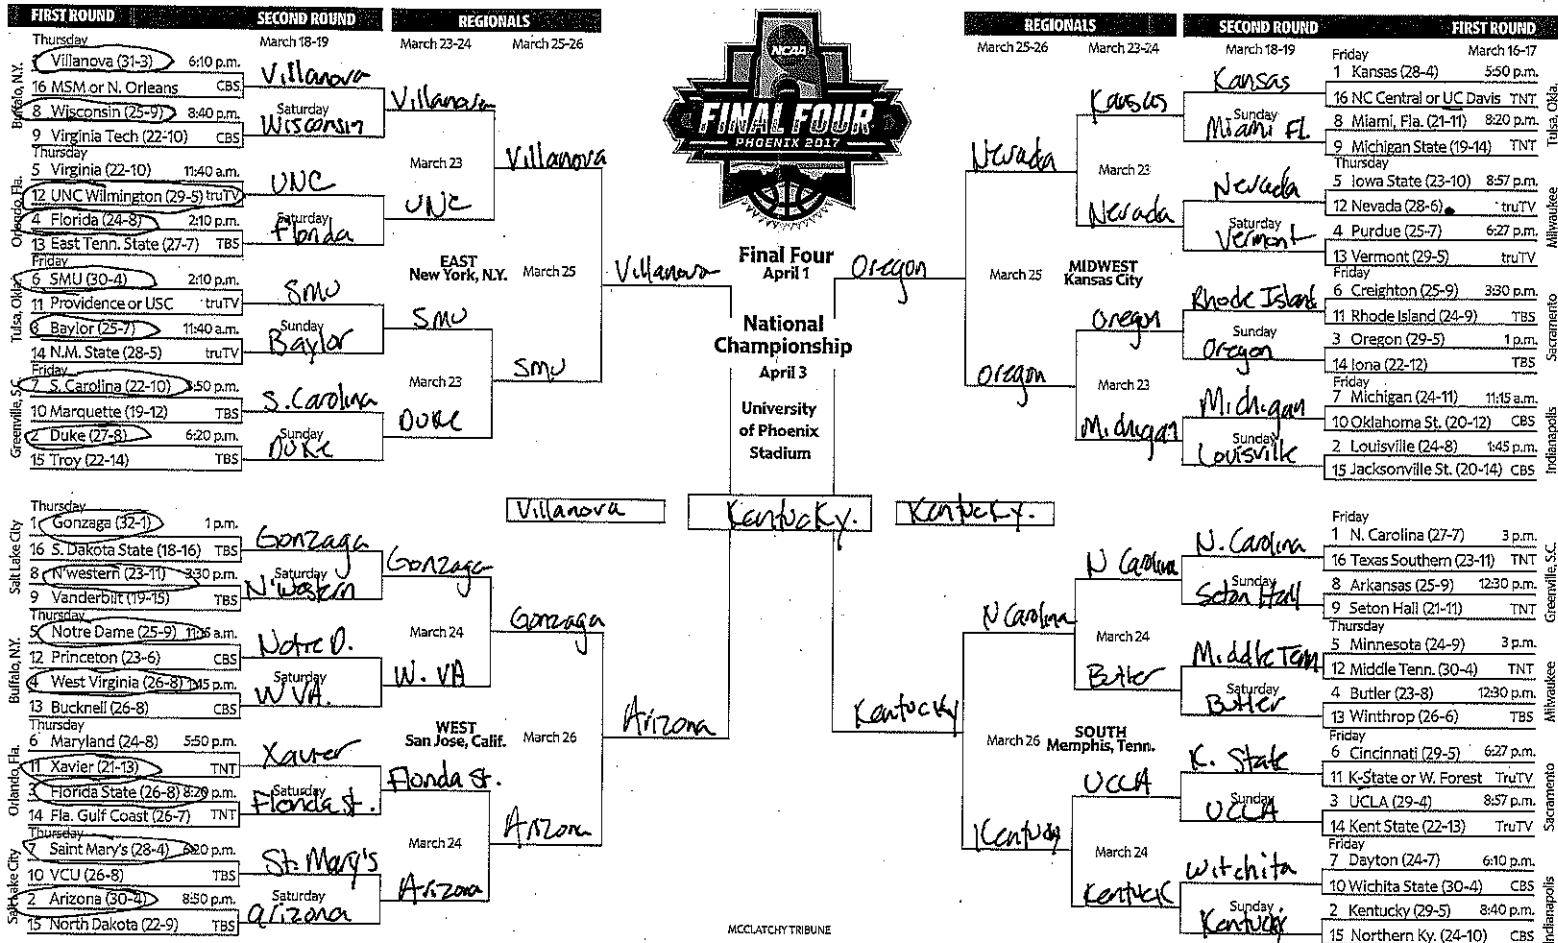

# 2017 NCAA MEN'S BASKETBALL TOURNAMENT

Susan Pollock Hart

Tuesday  
16 Mt. St. Mary's (19-15) 5:40 p.m.  
16 New Orleans (20-11) truTV

Tuesday  
11 Kansas State (20-13) 8:10 p.m.  
11 Wake Forest (19-13) truTV

Wednesday  
16 NC Central (25-8) 5:40 p.m.  
16 UC Davis (22-12) truTV

Wednesday  
11 Providence (20-12) 8:10 p.m.  
11 USC (24-9) truTV

## PLAY-IN GAMES

Dayton, Ohio  
March 14-15

MCCLATCHY TRIBUNE

**MAY MADNESS 05.13**

Tickets at [KansasSpeedway.com](http://KansasSpeedway.com)  
866-460-RACE

**KANSAS SPEEDWAY**

**MONSTER**