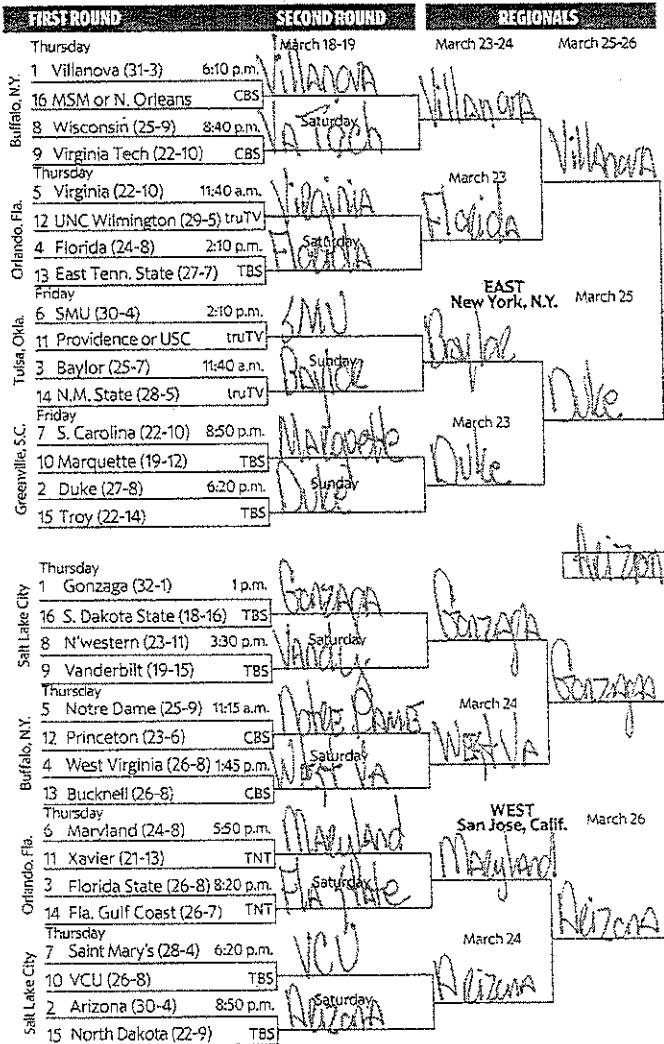

2017 NCAA MEN'S BASKETBALL TOURNAMENT

Tuesday
16 Mt. St. Mary's (19-15) 5:40 p.m.
16 New Orleans (20-11) truTV

Tuesday
11 Kansas State (20-13) 8:10 p.m.
11 Wake Forest (19-13) truTV

PLAY-IN GAMES

Dayton, Ohio
March 14-15

Wednesday
16 NC Central (25-8) 5:40 p.m.
16 UC Davis (22-12) truTV

Wednesday
11 Providence (20-12) 8:10 p.m.
11 USC (24-9) truTV

MCCLATCHY TRIBUNE

MAY MADNESS
05.13
tickets at KansasSpeedway.com
866.466.RACE