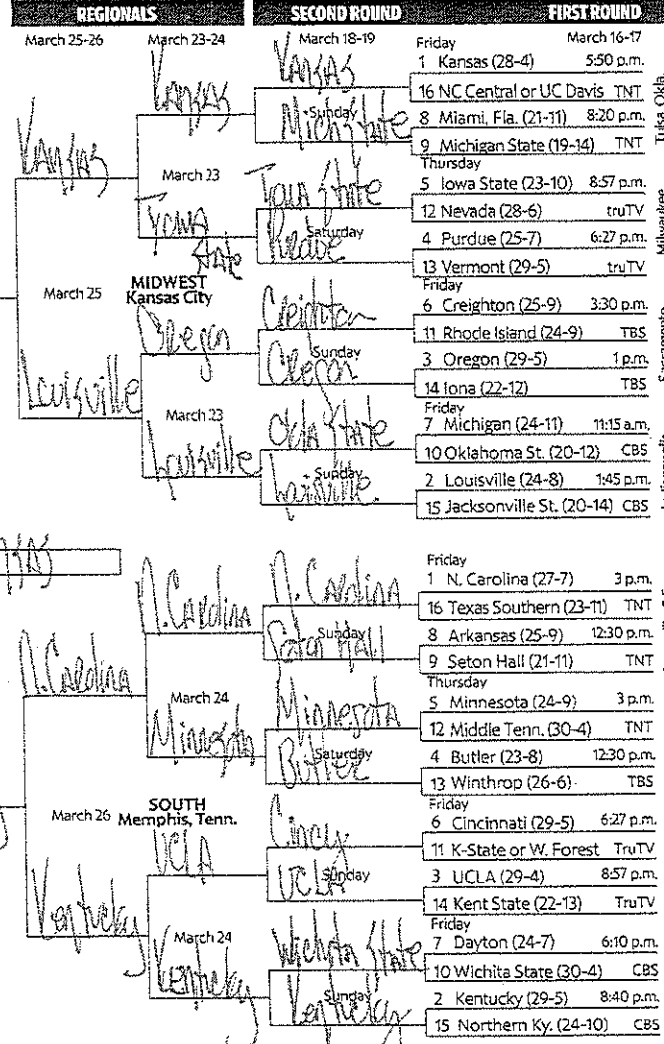

2017 NCAA MEN'S BASKETBALL TOURNAMENT

Tuesday
16 Mt. St. Mary's (19-15) 5:40 p.m.
16 New Orleans (20-11) truTV

Tuesday
11 Kansas State (20-13) 8:10 p.m.
11 Wake Forest (19-13) truTV

PLAY-IN GAMES

Dayton, Ohio
March 14-15

Wednesday
16 NC Central (25-8) 5:40 p.m.
16 UC Davis (22-12) truTV

Wednesday
11 Providence (20-12) 8:10 p.m.
11 USC (24-9) truTV

MCCLATCHY TRIBUNE

MAY MADNESS
05.13
tickets at KansasSpeedway.com
866.466.RACE