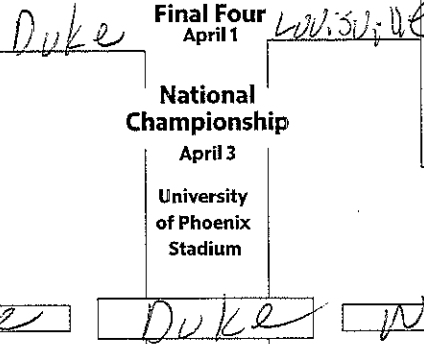

Dayton, Ohio
March 14-15

Wednesday
16 NC Central (25-8) 5:40 p.m.
16 UC Davis (22-12) truTV

Wednesday
11 Providence (20-12) 8:10 p.m.
11 USC (24-9) truTV

FIRST ROUND SECOND ROUND REGIONALS

Location	Day	Game	Time	TV
Buffalo, N.Y.	Thursday	1 Villanova (31-3)	6:10 p.m.	
		16 MSM or N. Orleans		CBS
	Thursday	8 Wisconsin (25-9)	8:40 p.m.	
		9 Virginia Tech (22-10)		CBS
Orlando, Fla.	Thursday	5 Virginia (22-10)	11:40 a.m.	
		12 UNC Wilmington (29-5)		truTV
	Thursday	4 Florida (24-8)	2:10 p.m.	
		13 East Tenn. State (27-7)		TBS
Tulsa, Okla.	Friday	6 SMU (30-4)	2:10 p.m.	
		11 Providence or USC		truTV
	Friday	3 Baylor (25-7)	11:40 a.m.	
		14 N.M. State (28-5)		truTV
Greenville, S.C.	Friday	7 S. Carolina (22-10)	8:50 p.m.	
		10 Marquette (19-12)		TBS
	Friday	2 Duke (27-8)	6:20 p.m.	
		15 Troy (22-14)		TBS

Location	Day	Game	Time	TV
Salt Lake City	Thursday	1 Gonzaga (32-1)	1 p.m.	
		16 S. Dakota State (18-16)		TBS
	Thursday	8 N'western (23-11)	3:30 p.m.	
		9 Vanderbilt (19-15)		TBS
Buffalo, N.Y.	Thursday	5 Notre Dame (25-9)	11:15 a.m.	
		12 Princeton (23-6)		CBS
	Thursday	4 West Virginia (26-8)	1:45 p.m.	
		13 Bucknell (26-8)		CBS
Orlando, Fla.	Thursday	6 Maryland (24-8)	5:50 p.m.	
		11 Xavier (21-13)		TNT
	Thursday	3 Florida State (26-8)	8:20 p.m.	
		14 Fla. Gulf Coast (26-7)		TNT
Salt Lake City	Thursday	7 Saint Mary's (28-4)	6:20 p.m.	
		10 VCU (26-8)		TBS
	Thursday	2 Arizona (30-4)	8:50 p.m.	
		15 North Dakota (22-9)		TBS