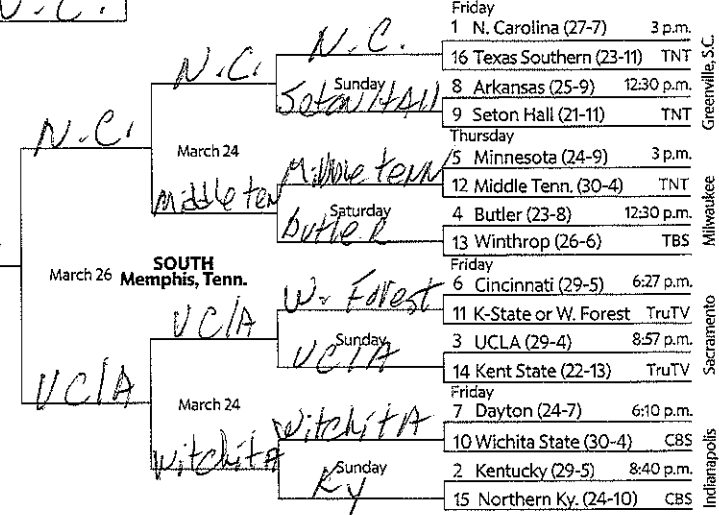

REGIONALS SECOND ROUND FIRST ROUND

Location	Day	Game	Time	TV
Tulsa, Okla.	Friday	1 Kansas (28-4)	5:50 p.m.	
		16 NC Central or UC Davis		TNT
	Friday	8 Miami, Fla. (21-11)	8:20 p.m.	
		9 Michigan State (19-14)		TNT
Milwaukee	Thursday	5 Iowa State (23-10)	8:57 p.m.	
		12 Nevada (28-6)		truTV
	Thursday	4 Purdue (25-7)	6:27 p.m.	
		13 Vermont (29-5)		truTV
Sacramento	Friday	6 Creighton (25-9)	3:30 p.m.	
		11 Rhode Island (24-9)		TBS
	Friday	3 Oregon (29-5)	1 p.m.	
		14 Iona (22-12)		TBS
Indianapolis	Friday	7 Michigan (24-11)	11:15 a.m.	
		10 Oklahoma St. (20-12)		CBS
	Friday	2 Louisville (24-8)	1:45 p.m.	
		15 Jacksonville St. (20-14)		CBS