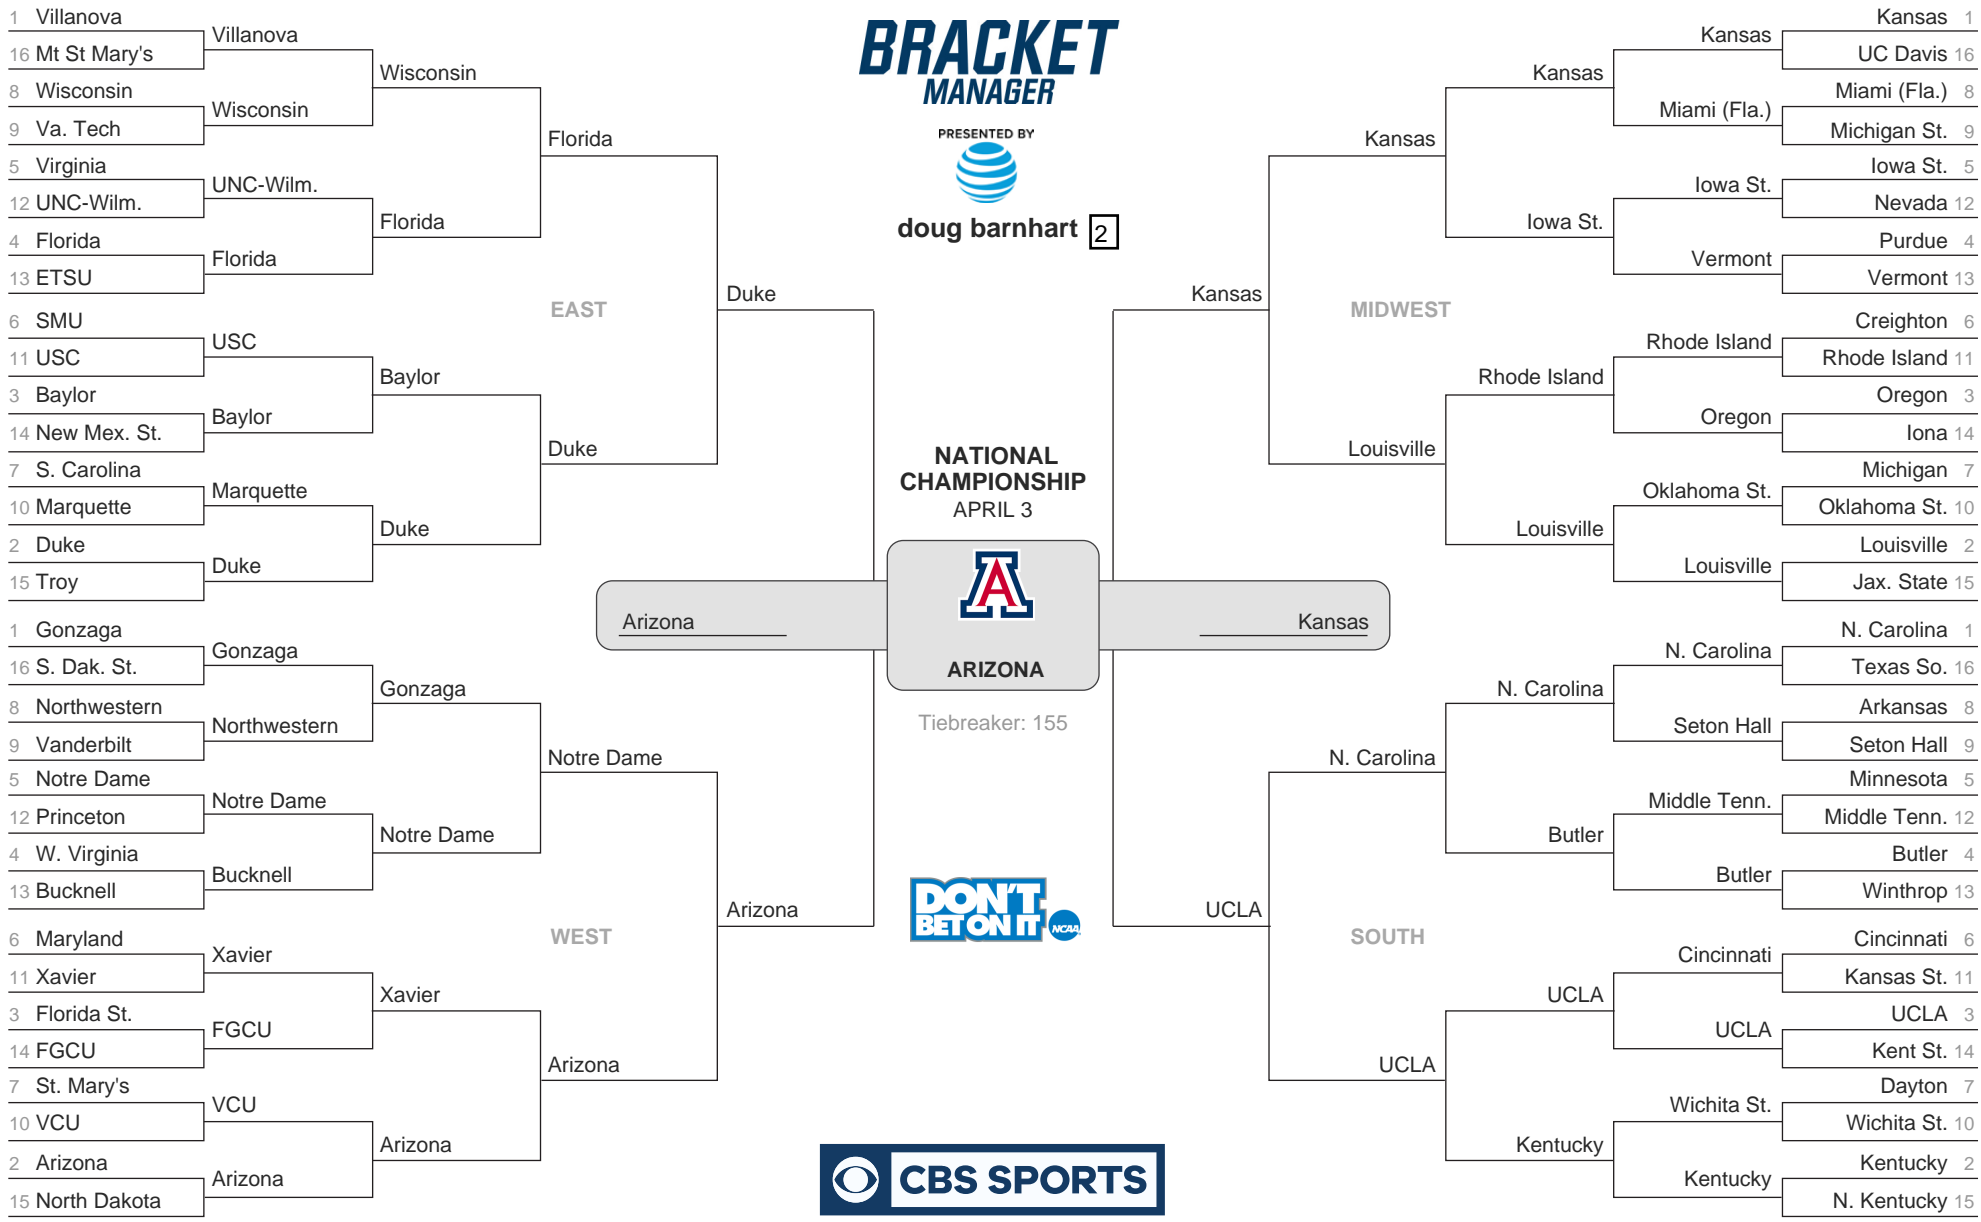

ROUND 1	ROUND 2	SWEET 16	ELITE EIGHT	FINAL FOUR	ELITE EIGHT	SWEET 16	ROUND 2	ROUND 1
MARCH 16 - 17	MARCH 18 - 19	MARCH 23 - 24	MARCH 25 - 26	APRIL 1	MARCH 25 - 26	MARCH 23 - 24	MARCH 18 - 19	MARCH 16 - 17

 **DON'T MISS A THING WITH DIRECTV FROM AT&T.** 