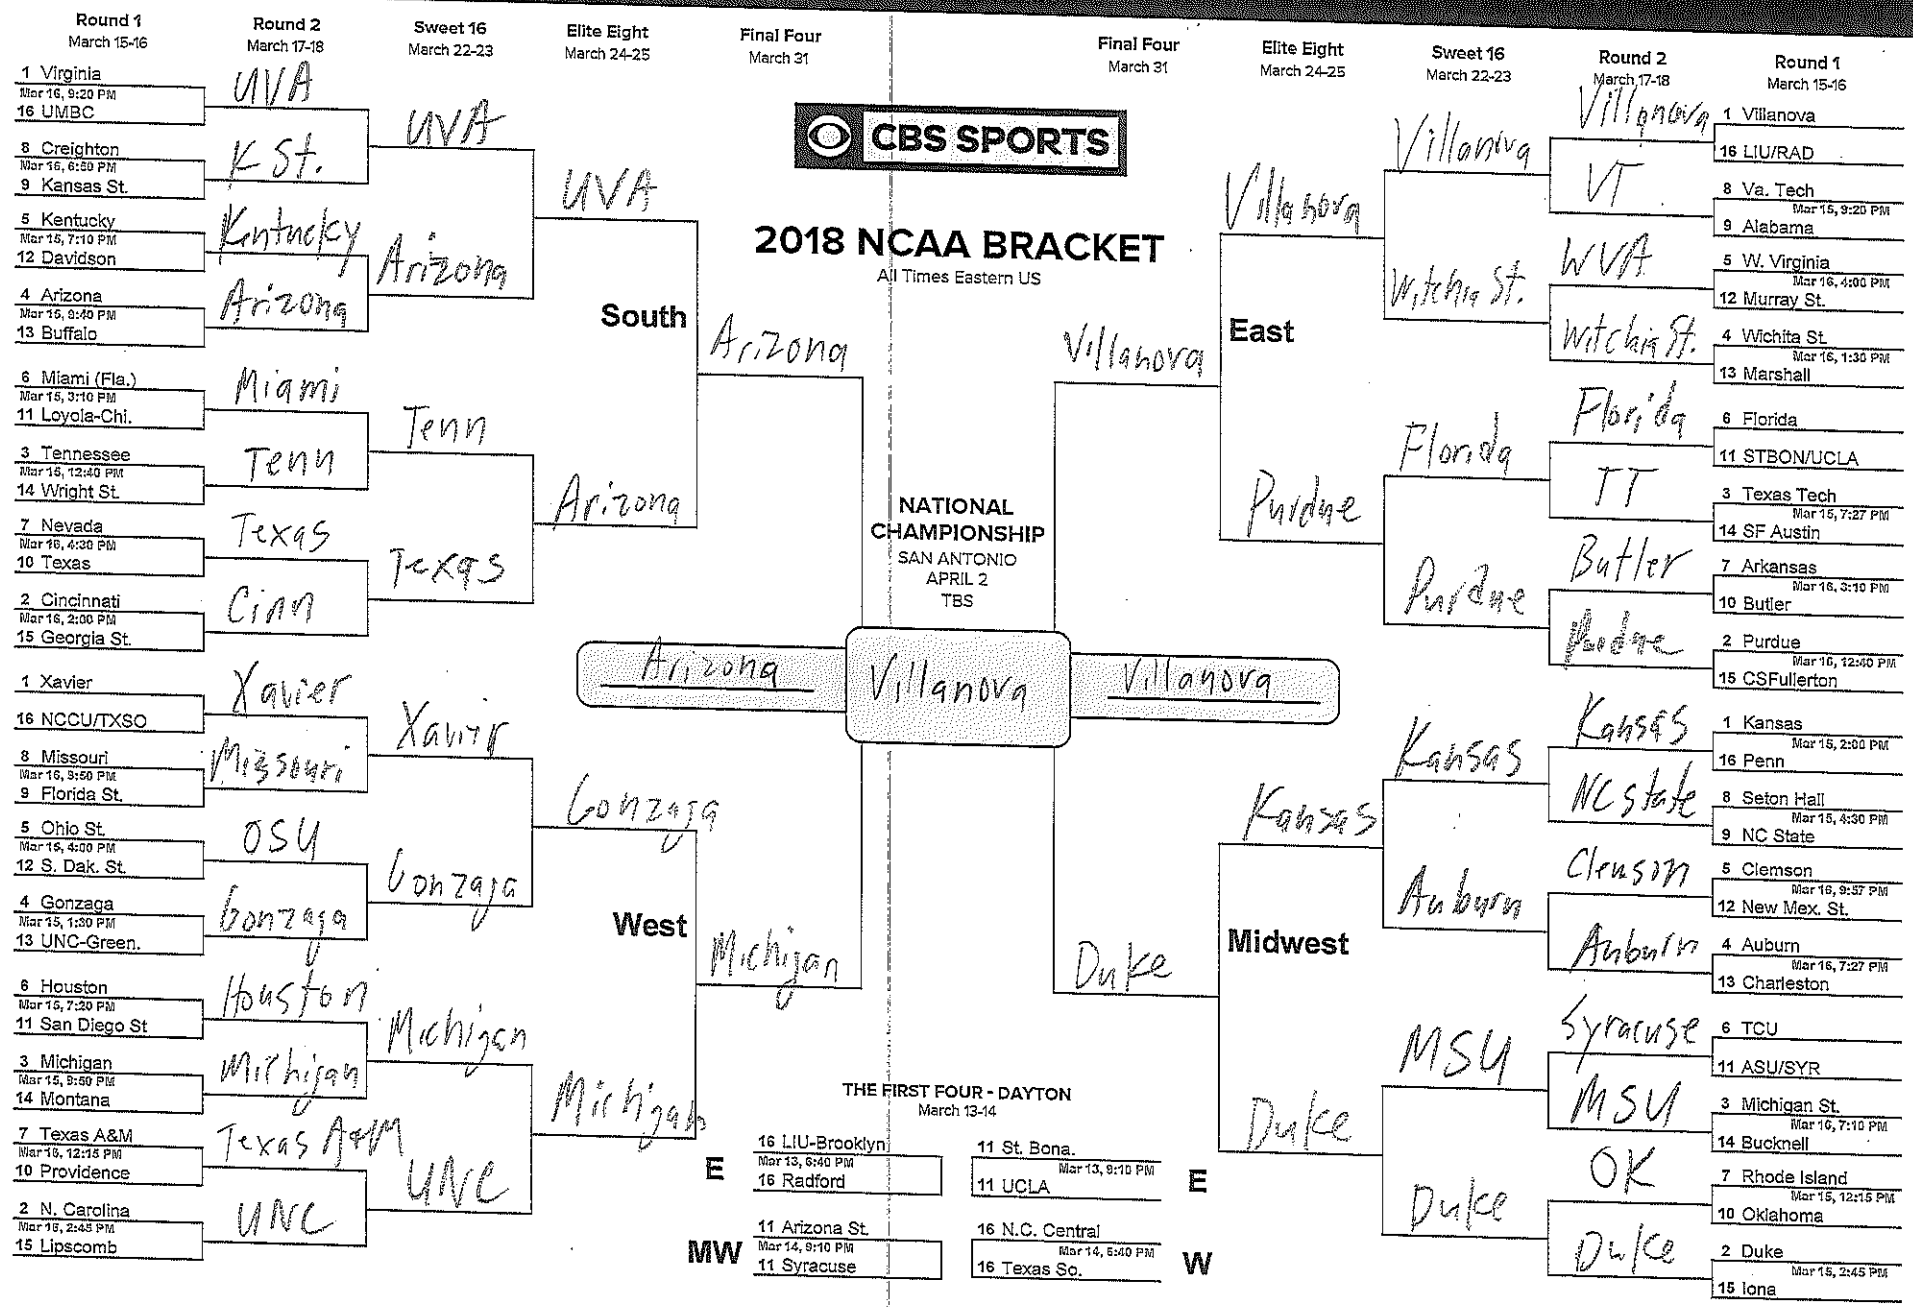

Rick Samonte

RUN YOUR OWN BRACKET POOL

PLAY NOW AT CBSSPORTS.COM/MANAGER

NCAA AN OFFICIAL NCAA BRACKET GAME

CBS SPORTS

2018 NCAA BRACKET

All Times Eastern US

NATIONAL CHAMPIONSHIP
SAN ANTONIO
APRIL 2
TBS

THE FIRST FOUR - DAYTON
March 13-14

- Round 1**
March 15-16
- 1 Virginia (Mar 16, 9:20 PM)
 - 16 UMBC
 - 8 Creighton (Mar 16, 6:20 PM)
 - 9 Kansas St.
 - 5 Kentucky (Mar 15, 7:10 PM)
 - 12 Davidson
 - 4 Arizona (Mar 15, 9:40 PM)
 - 13 Buffalo
 - 6 Miami (Fla.) (Mar 15, 3:10 PM)
 - 11 Loyola-Chi.
 - 3 Tennessee (Mar 16, 12:40 PM)
 - 14 Wright St.
 - 7 Nevada (Mar 16, 4:30 PM)
 - 10 Texas
 - 2 Cincinnati (Mar 16, 2:00 PM)
 - 15 Georgia St.
 - 1 Xavier
 - 16 NCCU/TXSO
 - 8 Missouri (Mar 16, 9:50 PM)
 - 9 Florida St.
 - 5 Ohio St. (Mar 16, 4:00 PM)
 - 12 S. Dak. St.
 - 4 Gonzaga (Mar 15, 1:30 PM)
 - 13 UNC-Green.
 - 6 Houston (Mar 16, 7:20 PM)
 - 11 San Diego St.
 - 3 Michigan (Mar 16, 9:50 PM)
 - 14 Montana
 - 7 Texas A&M (Mar 16, 12:15 PM)
 - 10 Providence
 - 2 N. Carolina (Mar 16, 2:45 PM)
 - 15 Lipscomb

- Round 2**
March 17-18
- UVA
 - K St.
 - Kentucky
 - Arizona
 - Miami
 - Tenn
 - Texas
 - Cian
 - Xavier
 - Missouri
 - OSU
 - Gonzaga
 - Houston
 - Michigan
 - Texas A&M
 - UNC

- Sweet 16**
March 22-23
- UVA
 - Arizona
 - Tenn
 - Texas
 - Xavier
 - Gonzaga
 - Michigan
 - UNC

- Final Four**
March 31
- South: Villanova
 - East: Villanova
 - West: Villanova
 - Midwest: Villanova

- Elite Eight**
March 24-25
- Villanova
 - Purdue
 - Kansas
 - Duke

- Sweet 16**
March 22-23
- Villanova
 - Purdue
 - Kansas
 - Duke