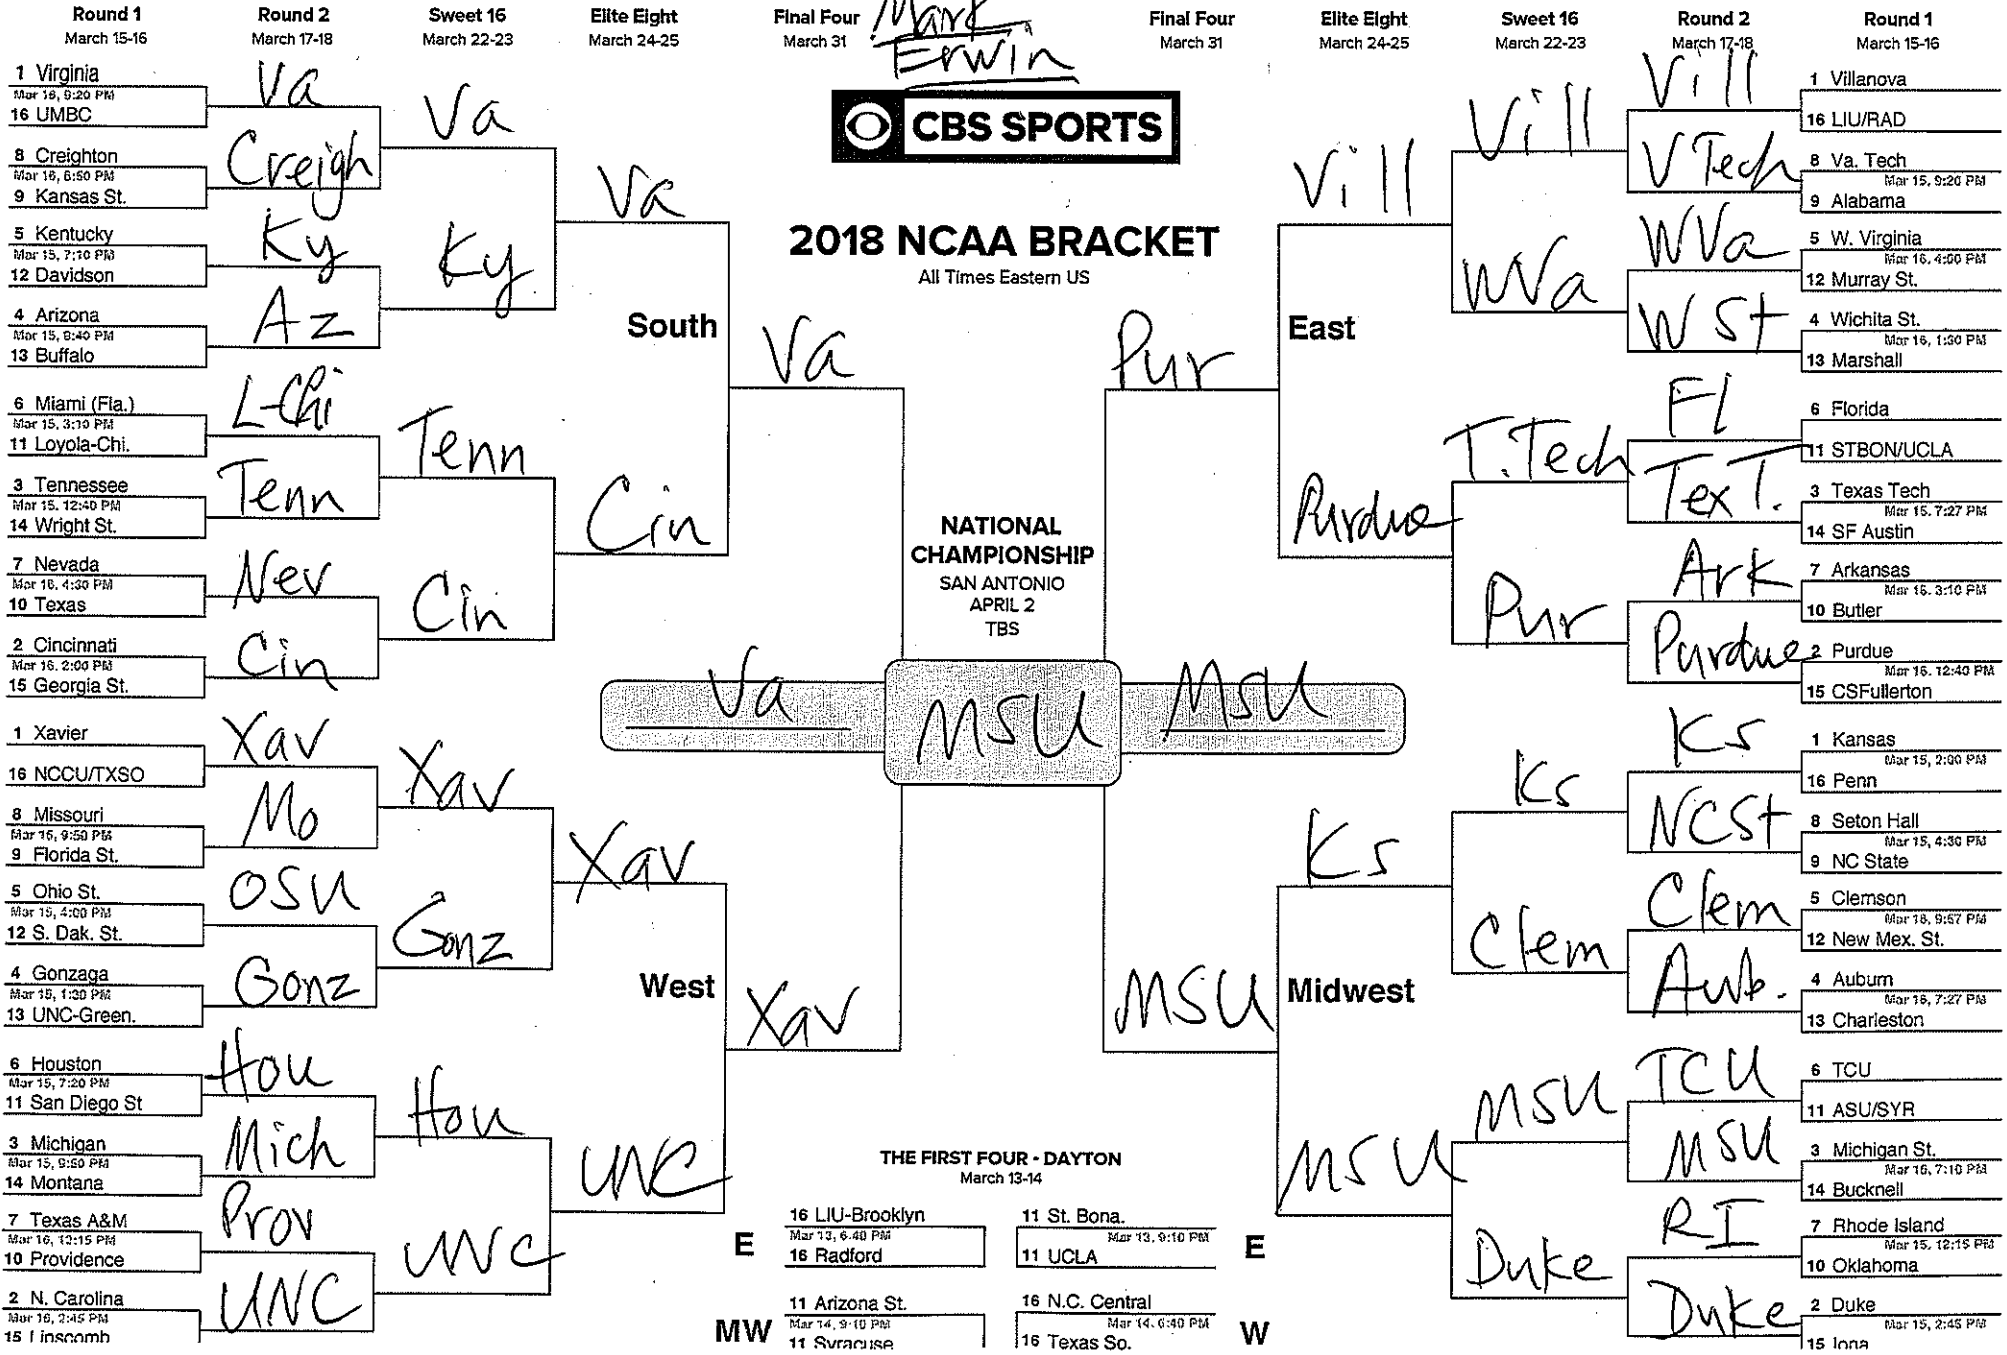

CBS SPORTS

RUN YOUR OWN BRACKET POOL

GET READY AT CBSSPORTS.COM/MANAGER

An Official NCAA Bracket Game

See terms for details.

Mark Erwin

2018 NCAA BRACKET

All Times Eastern US

NATIONAL CHAMPIONSHIP
SAN ANTONIO
APRIL 2
TBS

MSU

THE FIRST FOUR - DAYTON
March 13-14

- | | | | |
|-----------|------------------------------------|------------------------------------|----------|
| E | 16 LIU-Brooklyn
Mar 13, 6:40 PM | 11 St. Bona.
Mar 13, 9:10 PM | E |
| | 16 Radford | 11 UCLA | |
| MW | 11 Arizona St.
Mar 14, 9:10 PM | 16 N.C. Central
Mar 14, 6:40 PM | W |
| | 11 Syracuse | 16 Texas So. | |